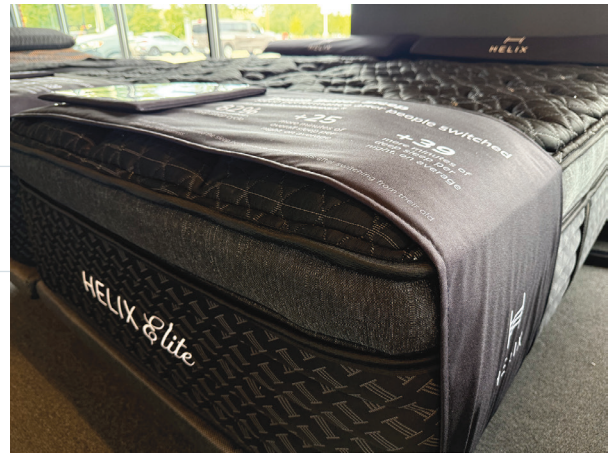

Premium hybrid with pillow-top comfort, zoned coils, and high-density foam—ideal for side sleepers and pressure relief.

- Medium feel (perfect balance of comfort & support)
- Pillow-top with gel-infused memory foam
- Zoned lumbar coil system
- Excellent for side sleepers & couples
- 10+ year durability expected

Helix Midnight Elite

(Best Luxury Feel)

\$2,998.00 · 4.2 ★ ★ ★ ★ ☆

Ultra-premium hybrid with microcoils, advanced cooling, and enhanced support for a high-end luxury sleep feel.

- Multi-layer comfort system + microcoils
- Advanced cooling upgrades
- Deep pressure relief with stronger support
- “Hotel luxury” level construction

Helix Twilight Elite

(Best Firm Support)

\$2,998.00 · 4.3 ★ ★ ★ ★ ☆

Firm hybrid mattress built for maximum support, spinal alignment, and durability with premium coil and foam layers.

- Firm feel for back & stomach sleepers
- Maximum spinal alignment support
- High-density foam + coil durability
- Ideal for heavier body types