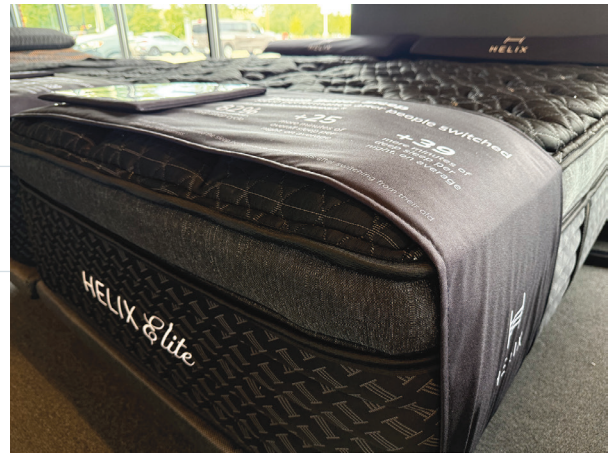

**\$2,061.00** · **4.2** ★ ★ ★ ★ ↘

Premium hybrid with pillow-top comfort, zoned coils, and high-density foam—ideal for side sleepers and pressure relief.

- Medium feel (perfect balance of comfort & support)
- Pillow-top with gel-infused memory foam
- Zoned lumbar coil system
- Excellent for side sleepers & couples
- 10+ year durability expected

## Helix Midnight Elite

(Best Luxury Feel)

**\$2,998.00** · 4.2 ★ ★ ★ ★ ☆

Ultra-premium hybrid with microcoils, advanced cooling, and enhanced support for a high-end luxury sleep feel.

- Multi-layer comfort system + microcoils
- Advanced cooling upgrades
- Deep pressure relief with stronger support
- “Hotel luxury” level construction

## Helix Twilight Elite

(Best Firm Support)

**\$2,998.00** · 4.3 ★ ★ ★ ★ ☆

Firm hybrid mattress built for maximum support, spinal alignment, and durability with premium coil and foam layers.

- Firm feel for back & stomach sleepers
- Maximum spinal alignment support
- High-density foam + coil durability
- Ideal for heavier body types